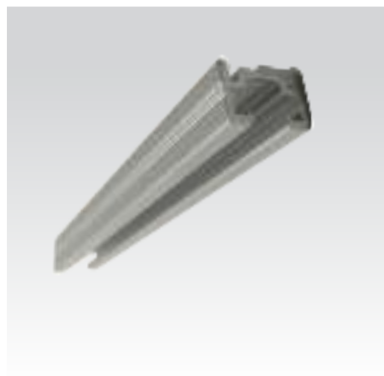

For picture hanging

20 kg:
CABLE RAIL

---

p.12