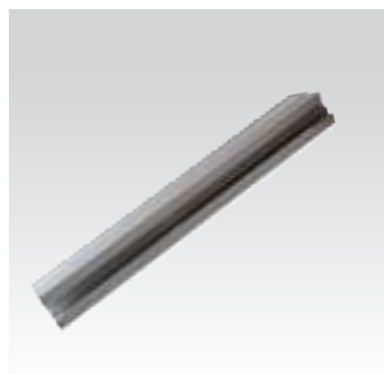

# For picture hanging

10 kg:  
CRE

---

p.4

20 kg:  
CABLE RAIL

---

p.6

30 kg:  
CLICK RAIL