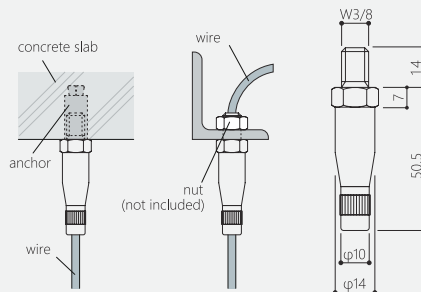

Φ3.0: 100kg